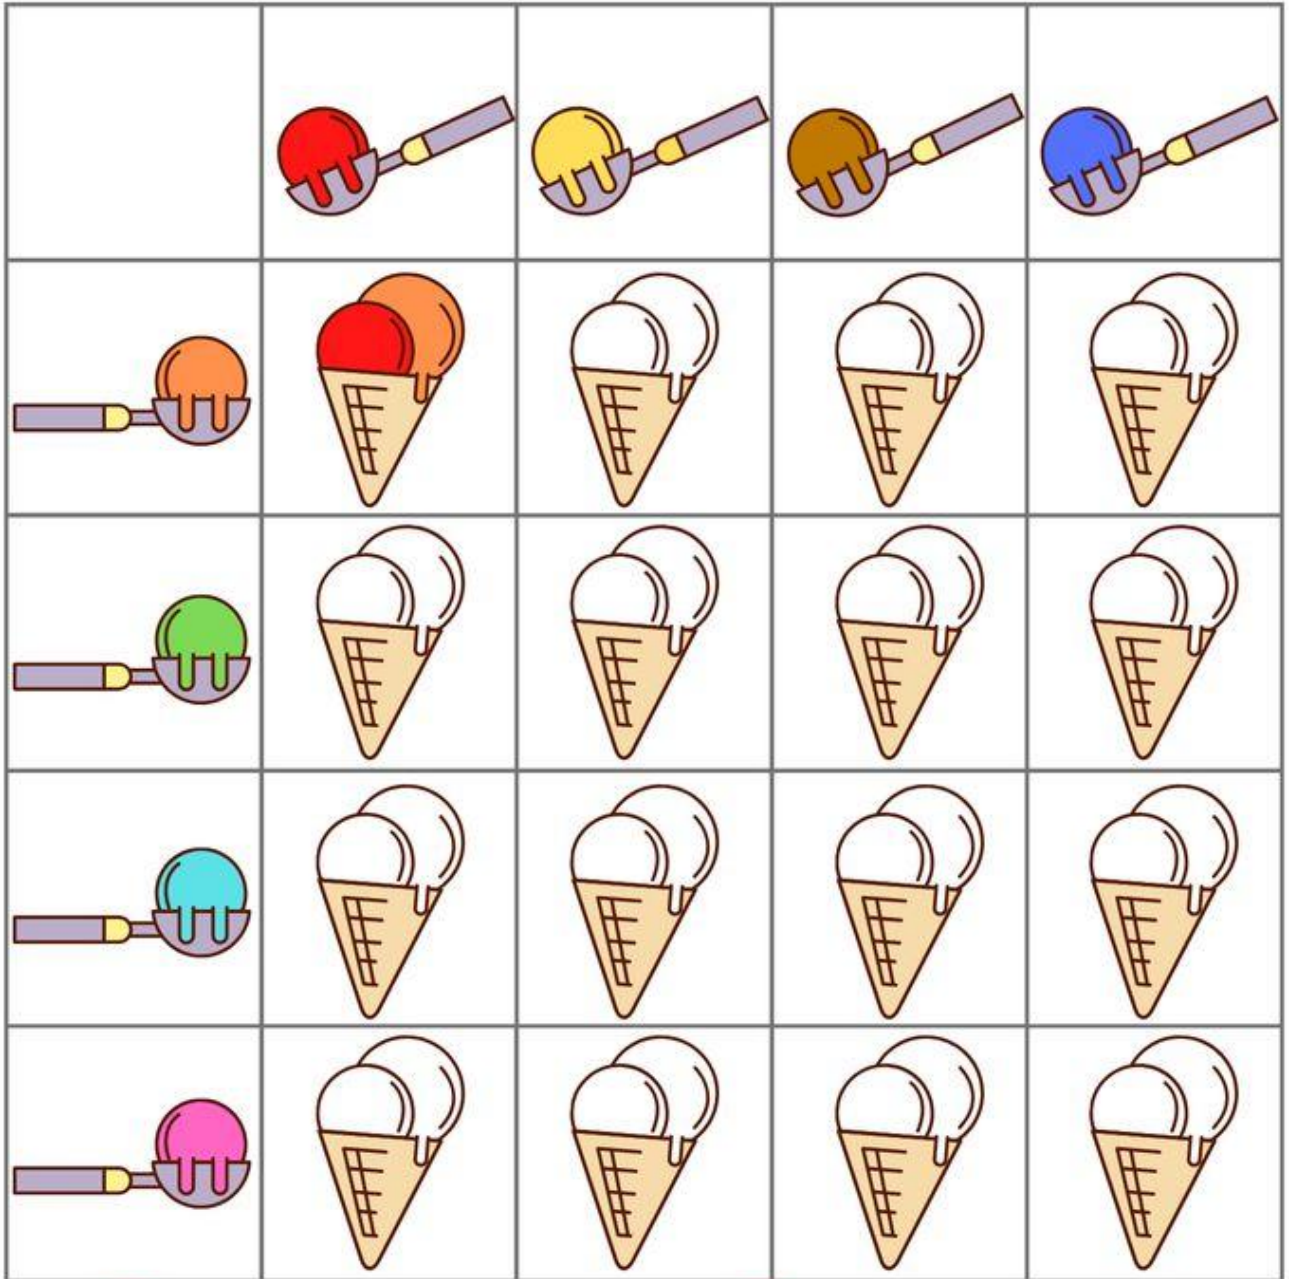

- Aşağıdaki tabloda, boyaması yapılmış olan külahtaki dondurmalara bakarak diğerlerini boya.

I Spy Summer

Tortuga

Recorta, observa, arma y pega.

Tracing Lines

For Moms With Minis

Beach Items Shadow Matching v.1

Have your child draw a line from each picture on the left to its shadow on the right.

Name: _____

Cut & paste pictures

Cut the pieces and paste them together to finish the pictures.

L'ESTIU COMPTA ELS OBJECTES I RELACIONA